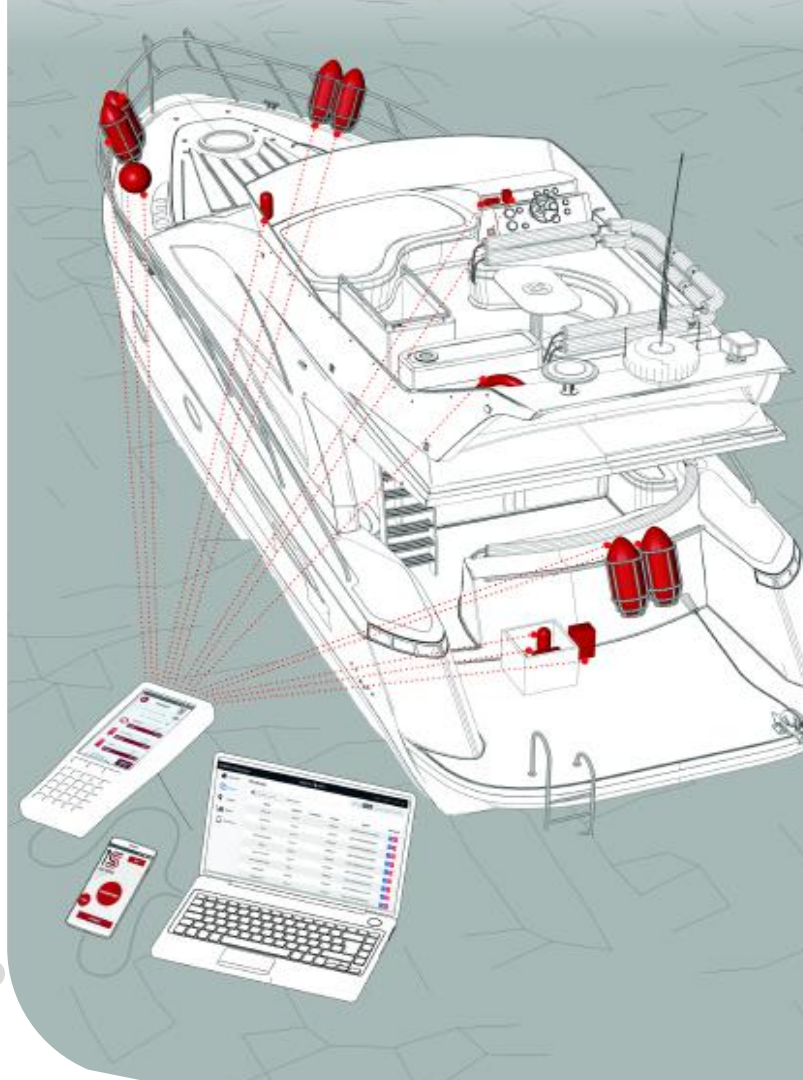

The concept

Inventory Smart System for Yachts, **ISS Yachts**, is a RFID* based tool which allows you to instantly check the status and location of all tagged inventory items in multiple (separate) areas.

*Radio Frequency Identification

How it works

The RFID scanner receives signal reflections from all tagged items.

The results are shown on the hand-held scanner display.

The report is transmitted via the internet to a cloud-based management software.